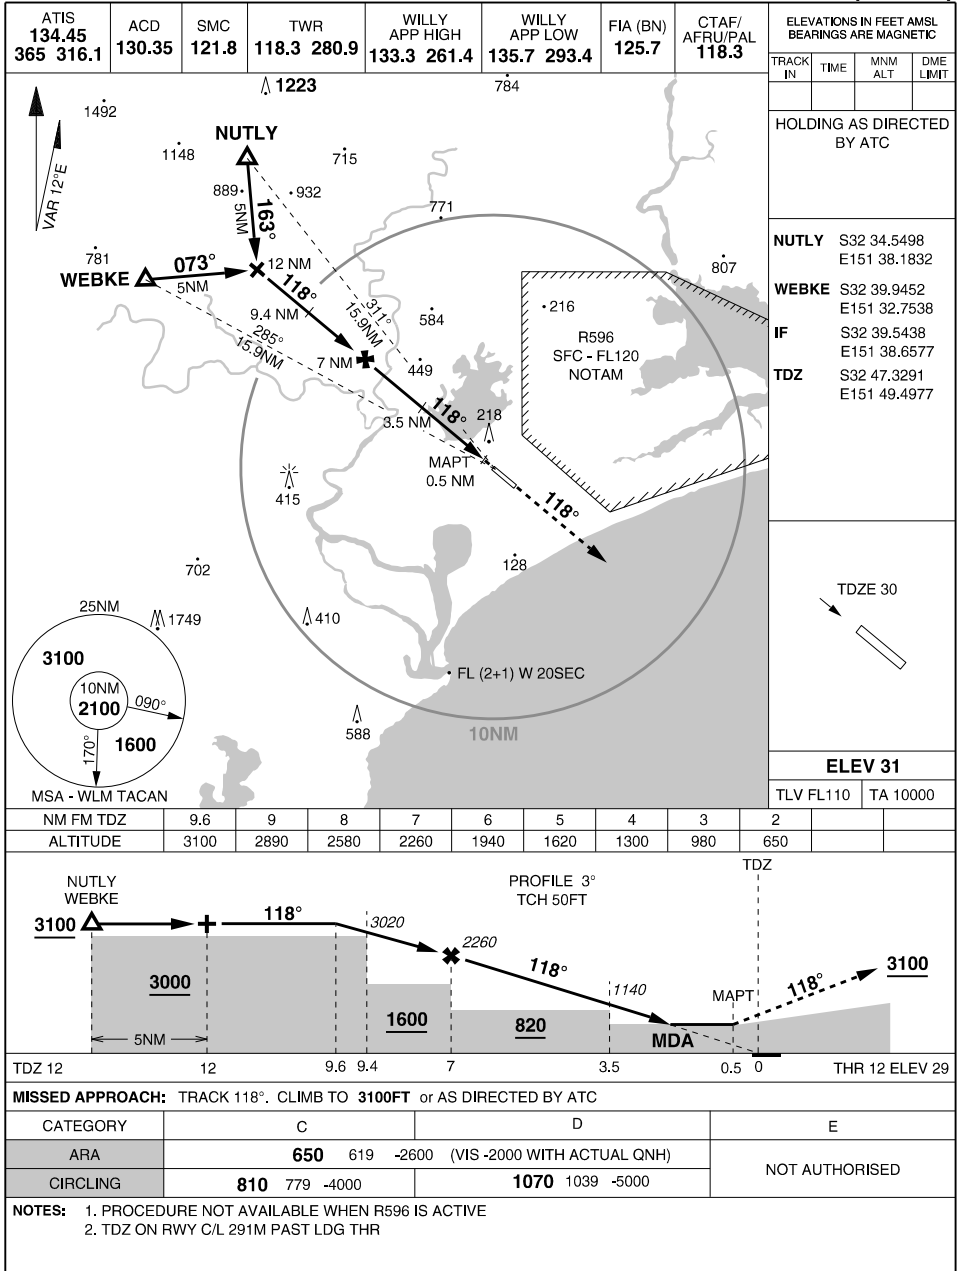

MILITARY USE ONLY

ARA RWY 12  
WILLIAMTOWN (YWLM)

S32 47.70 E151 50.07  
PANS-OPS, WGS 84, AATCP-1

CHANGES: PROFILE VIEW MAPT TDZ DEPICTION

30 JAN 24

AIS-AF  
MILITARY USE ONLY

WILLIAMTOWN (YWLM)  
ARA RWY 12